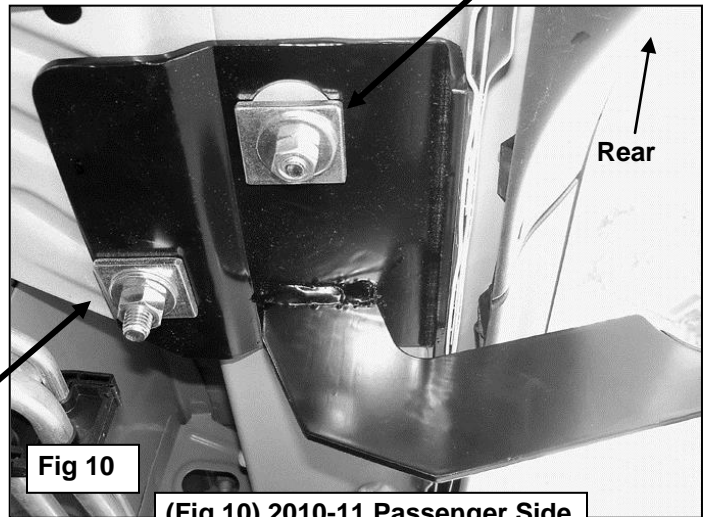

- 12mm x 45mm Bolt Plate
- 12mm Square Washer
- 12mm Lock Washer
- 12mm Hex Nut

- 10mm x 35mm Bolt Plate
- 12mm Square Washer
- 10mm Flat Washer
- 10mm Lock Washer
- 10mm Hex Nut

Fig 10

(Fig 10) 2010-11 Passenger Side Rear Installation Pictured

- 12mm x 45mm Bolt Plate
- 12mm Square Washer
- 12mm Lock Washer
- 12mm Hex Nut

- 8mm x 25mm Hex Bolt
- 8mm Lock Washer
- 8mm Flat Washer

Fig 11

Installation Complete