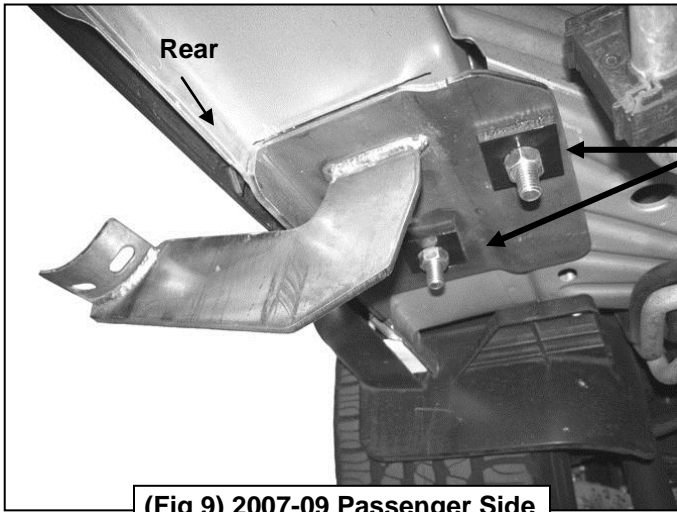

3" SIDEBAR
07-13 CHEVY TRAVERSE/GMC ACADIA/07-10 SATURN OUTLOOK/07-09 BUICK ENCLAVE
(EXCL. 2010-11 BUICK ENCLAVE)

Passenger Side Installation Pictured

(Fig 9) 2007-09 Passenger Side Rear Installation Pictured

- 12mm x 45mm Bolt Plate
- 12mm Square Washer
- 12mm Lock Washer
- 12mm Hex Nut

- 10mm x 35mm Bolt Plate
- 12mm Square Washer
- 10mm Flat Washer
- 10mm Lock Washer
- 10mm Hex Nut

Fig 10

(Fig 10) 2010-11 Passenger Side Rear Installation Pictured

- 12mm x 45mm Bolt Plate
- 12mm Square Washer
- 12mm Lock Washer
- 12mm Hex Nut

- 8mm x 25mm Hex Bolt
- 8mm Lock Washer
- 8mm Flat Washer

Fig 11

Installation Complete