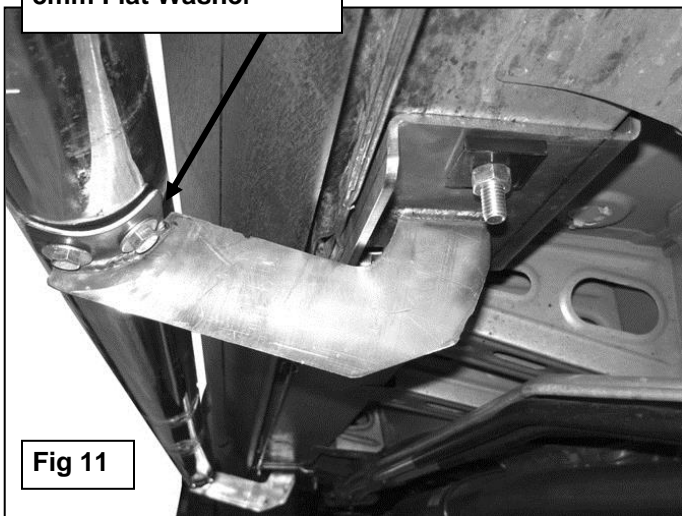

- 12mm x 45mm Bolt Plate
- 12mm Square Washer
- 12mm Lock Washer
- 12mm Hex Nut

- 8mm x 25mm Hex Bolt
- 8mm Lock Washer
- 8mm Flat Washer

Fig 11

Installation Complete