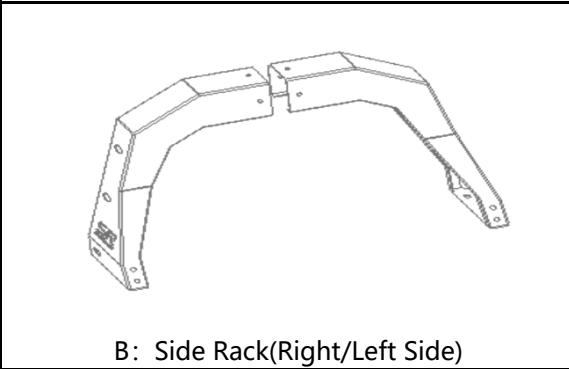

Installation Instructions

Part No.: VGRB-2131BK

A: Telescopic Cross Bar

B: Side Rack(Right/Left Side)

C: Light Rack(Right/Left Side)

SPEC.	QTY.
M10X30	22
D10 Flat Washer	44
D10 Lock Washer	22
M10 Hex Nut	22