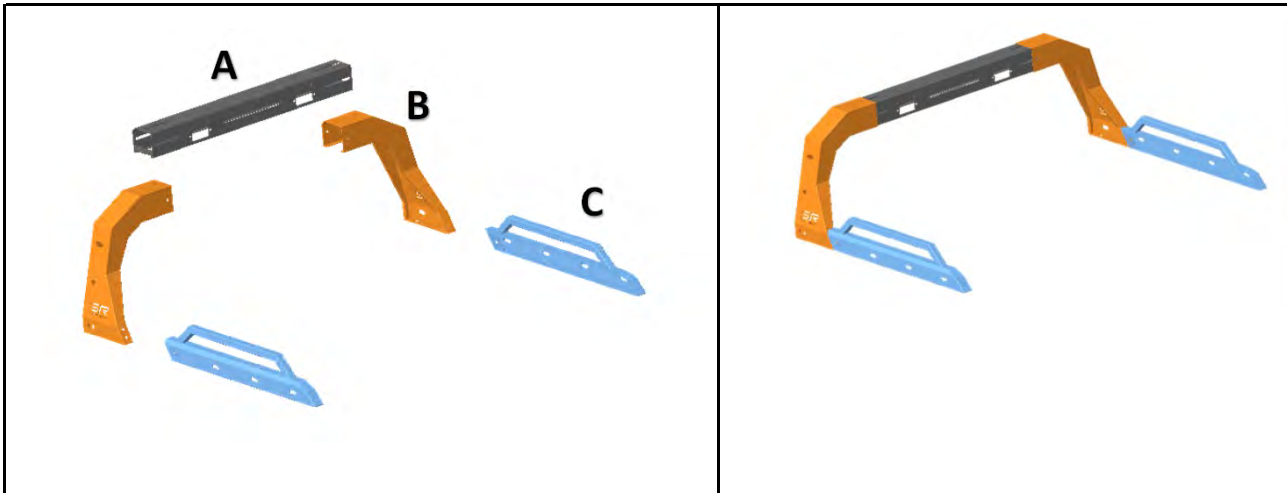

Installation Instructions

Part No.: VGRB-2131BK

A: Telescopic Cross Bar

B: Side Rack(Right/Left Side)

C: Light Rack(Right/Left Side)

SPEC.	QTY.
M10X30	22
D10 Flat Washer	44
D10 Lock Washer	22
M10 Hex Nut	22