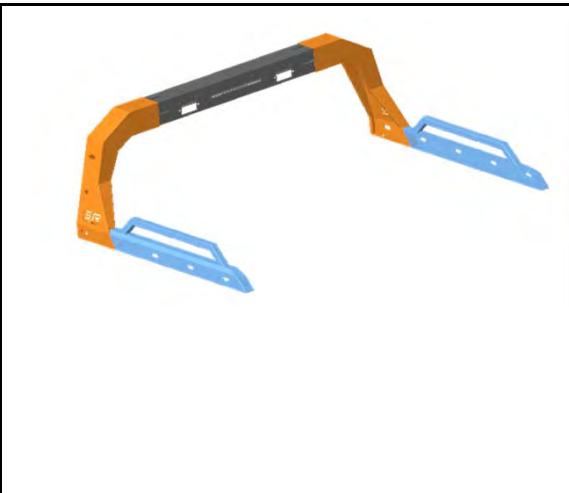

Installation Instructions

Part No.: VGRB-2131BK

A: Telescopic Cross Bar

B: Side Rack(Right/Left Side)

C: Light Rack(Right/Left Side)

SPEC.	QTY.
M10X30	22
D10 Flat Washer	44
D10 Lock Washer	22
M10 Hex Nut	22